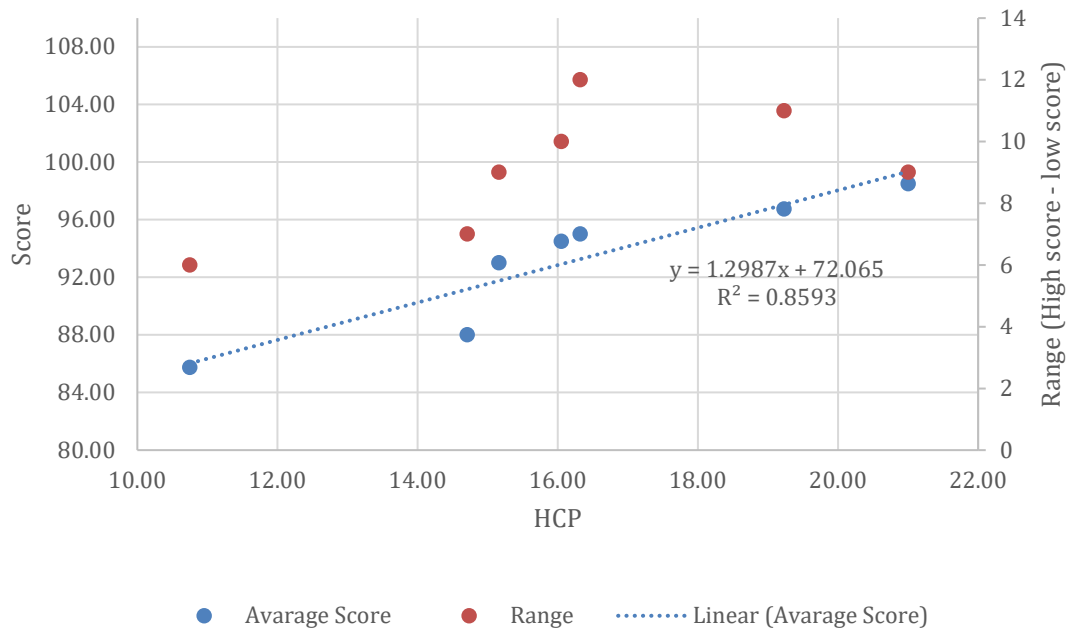

Performance Analysis based on HCP