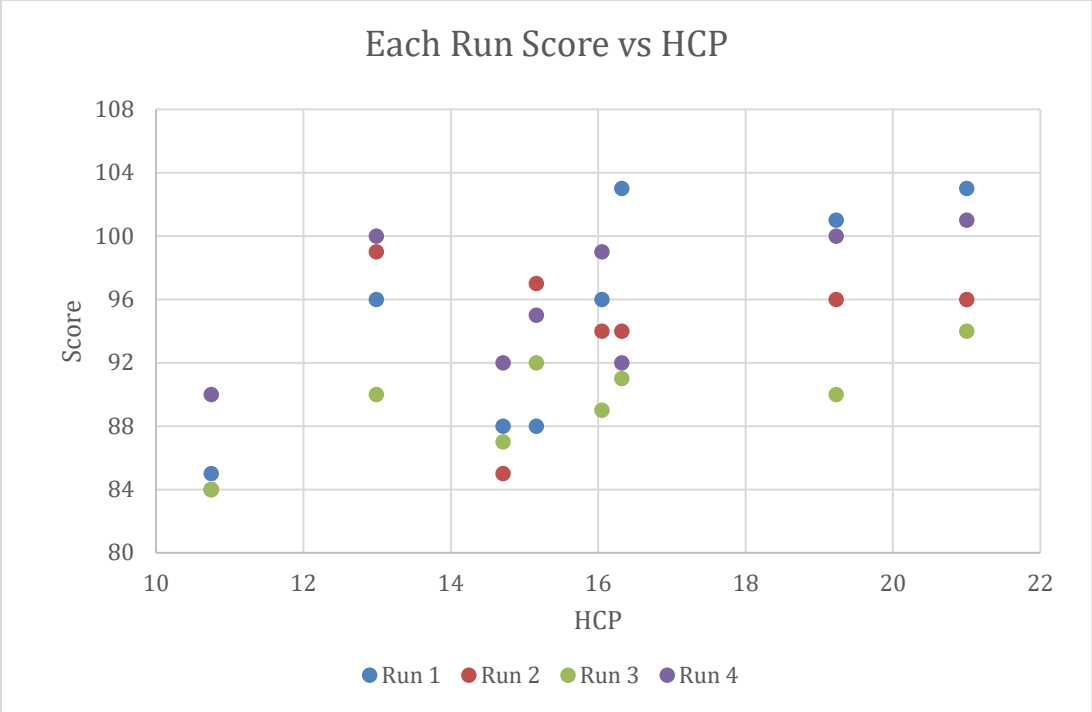

Scores and Winners

Net Champion	Net Runner up	Net Third	Net 4	Net 5	Net 6	Net 7	Most Birdie
JH	Jack	Alex	BH	Henry	RC	Yubing	DW

Player	HCP	Run 1	Run 2	Run 3	Run 4	Net total	Net R4
DW	10.75	85	84	84	90	300.00	79.25
Yubing	12.99	96	99	90	100	333.04	87.01
JH	14.71	88	85	87	92	293.16	77.29
BH	15.16	88	97	92	95	311.36	79.84
Henry	16.05	96	94	89	99	313.80	82.95
RC	16.32	103	94	91	92	314.72	75.68
Alex	19.23	101	96	90	100	310.08	80.77
Jack	21.00	103	96	94	101	310.00	80.00

Winners for Each Run				
CTP	BH	DW	Idled	RC Hole 2 5
LD	Yubing	DW	Yubing	Yubing
R1 Gross #3	JH			
R1 Gross #7	Jack			
R2 Gross #1		DW		
R2 Gross #2		JH		
R3 most birdie			Jack	
R4 Net				RC

Score Analysis

Player	HCP	Run 1	Run 2	Run 3	Run 4	Average	High-Low (range)
DW	10.75	85	84	84	90	85.75	6
Yubing	12.99	96	99	90	100	96.25	10
JH	14.71	88	85	87	92	88.00	7
BH	15.16	88	97	92	95	93.00	9
Henry	16.05	96	94	89	99	94.50	10
RC	16.32	103	94	91	92	95.00	12
Alex	19.23	101	96	90	100	96.75	11
Jack	21.00	103	96	94	101	98.50	9

The average does reflect each person's HCP with Yubing as an outlier. Removing Yubing's score, the R2 increased from 0.57 to 0.86.