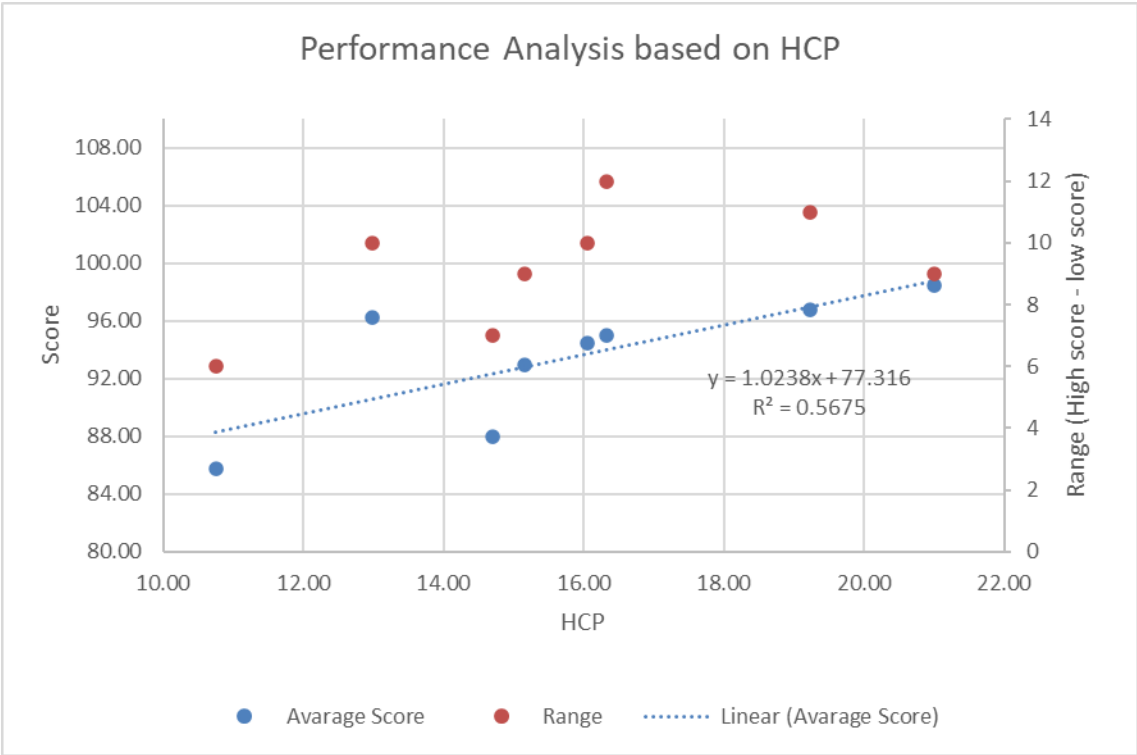

Player	HCP	Run 1	Run 2	Run 3	Run 4	Average	High-Low (range)
DW	10.75	85	84	84	90	85.75	6
Yubing	12.99	96	99	90	100	96.25	10
JH	14.71	88	85	87	92	88.00	7
BH	15.16	88	97	92	95	93.00	9
Henry	16.05	96	94	89	99	94.50	10
RC	16.32	103	94	91	92	95.00	12
Alex	19.23	101	96	90	100	96.75	11
Jack	21.00	103	96	94	101	98.50	9